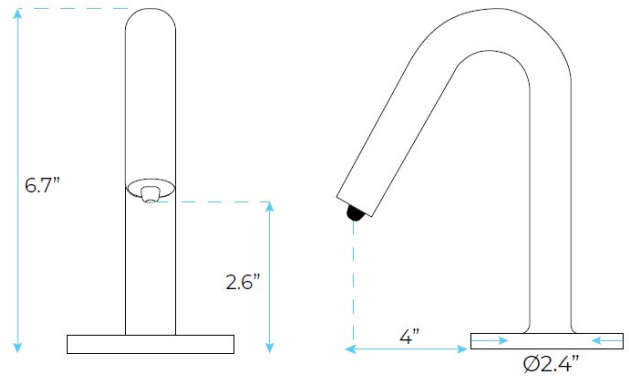

MARSEILLE DECK MOUNT POLISH GOLD ELECTRONIC SOAP DISPENSER SPECS

SPECS:

- Product Type: Commercial
- Main Construction Material: Brass
- Mount Type: Deck
- Sensor type: Active Infrared, Self-Adjusting
- Power Rating: 4 (D) Batteries / AC Adapter Optional
- Soap Pump: 6 Volt Noise-Free
- Number of Tap Holes: 1
- Valve/Cartridge Type: Solenoid Valve
- Plumbing System Requirements: Suitable for all plumbing systems
- Sensing Range: Adjustable with remote control
- Activation Time: 0.5 - 1 secs
- Soap Bottle Capacity: 800ML optional 1 gallon containers
- Soap Amount Per Use: 0.5ML to 1.5ML (adjustable)